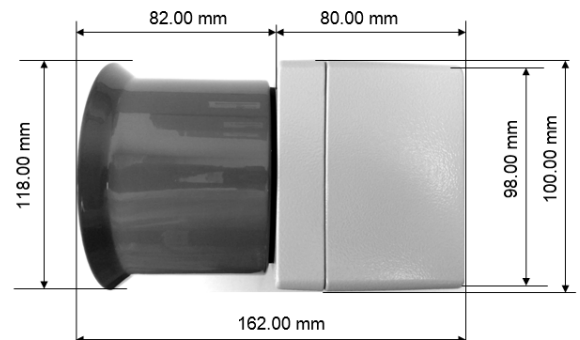

Electronic sound generator ES52/53

Comax
Signaltechnik

General information

Very powerful, latest generation, heavy duty sound generator. Metal speaker, Aluminium housing, vibration and shock resistant, suitable for tropical and cold environments, indoor or outdoor, harsh environments.

Technical data

Housing	Aluminium, grey RAL7001
Loudspeaker	Aluminium, grey RAL7015
Protection	IP66 according to EN 60529
Cable entry	M16 (optional M20) or customer specific plug
Connection	spring-loaded terminals for cables with diameter up to 1,5 mm ²
Programming	DOS-based software tool with UBS cable
Tones	Up to customer specification, ogg-Format
Programmable sound output settings	- Day-time volume - Night-time volume - Tone playback sequence control (ES53) - Play time - Volume increase/decrease at start/end - Repeat mode - others
Nominal tension	24VDC or 230VAC/DC
Sound output	up to 122dB(A) / 1m
Operation	continuous operation
Installation angle	free
Temperature range	-40°C up to +80°C
Humidity	<90%
Weight	approx. 1,35kg (24V) / 1.50kg (230V)
Type approval	EN50155 for railway applications