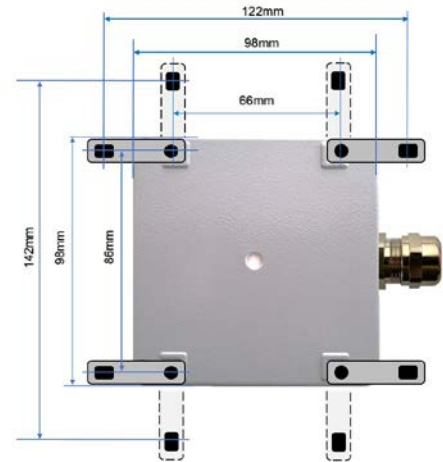

Technical data

Housing	Aluminium, grey RAL7001
Loudspeaker	Aluminium, grey RAL7015
Protection	IP66 according to EN 60529
Cable entry	M16 (optional M20) or customer specific plug
Connection	spring-loaded terminals for cables with diameter up to 1,5 mm ²
Programming	DOS-based software tool with UBS cable
Tones	Up to customer specification, ogg-Format
Programmable sound output settings	- Day-time volume - Night-time volume - Tone playback sequence control (ES53) - Play time - Volume increase/decrease at start/end - Repeat mode - others
Nominal tension	24VDC or 230VAC/DC
Sound output	up to 122dB(A) / 1m
Operation	continuous operation
Installation angle	free
Temperature range	-40°C up to +80°C
Humidity	<90%
Weight	approx. 1,35kg (24V) / 1.50kg (230V)
Type approval	EN50155 for railway applications