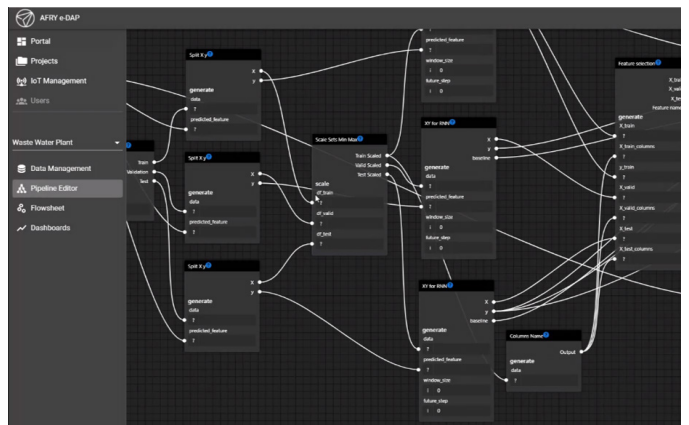

AFRY e-DAP

TRANSFORMING VITAL INFORMATION HIDDEN IN PLANT DATA INTO ASSETS

Unlock hidden information with our engineering Data Analytics Platform AFRY e-DAP.

AFRY e-DAP is a digital twin web platform ported on Azure Cloud, using real-time field data to support you in effective decision making.

Our combined expertise in Engineering, IT, Simulation and Data Analytics will support you to make qualified decisions about infrastructure maintenance, process optimisation and production control.

THE CHALLENGE

Climate challenges and digitalisation requires us to rethink how we live, work, move, consume and operate.

The digital transformation present huge opportunities for our clients to modernise engineering and operations.

For an efficient system and cost-efficient operation, operational hazards are to be identified at an early stage to take preventative measures.

The digital transformation present huge opportunities for our clients to modernise engineering and operations.

THE SOLUTION

AFRY e-DAP can powerfully visualise conditions in an end-to-end real digital twin using real-time field data combined with physics simulation.

AFRY e-DAP can be applied in industry, in services and in infrastructure as a Web App tool supporting:

- Operational (predicti enance)
- Production control
- Planning and optimization of processes
- Life cycle management