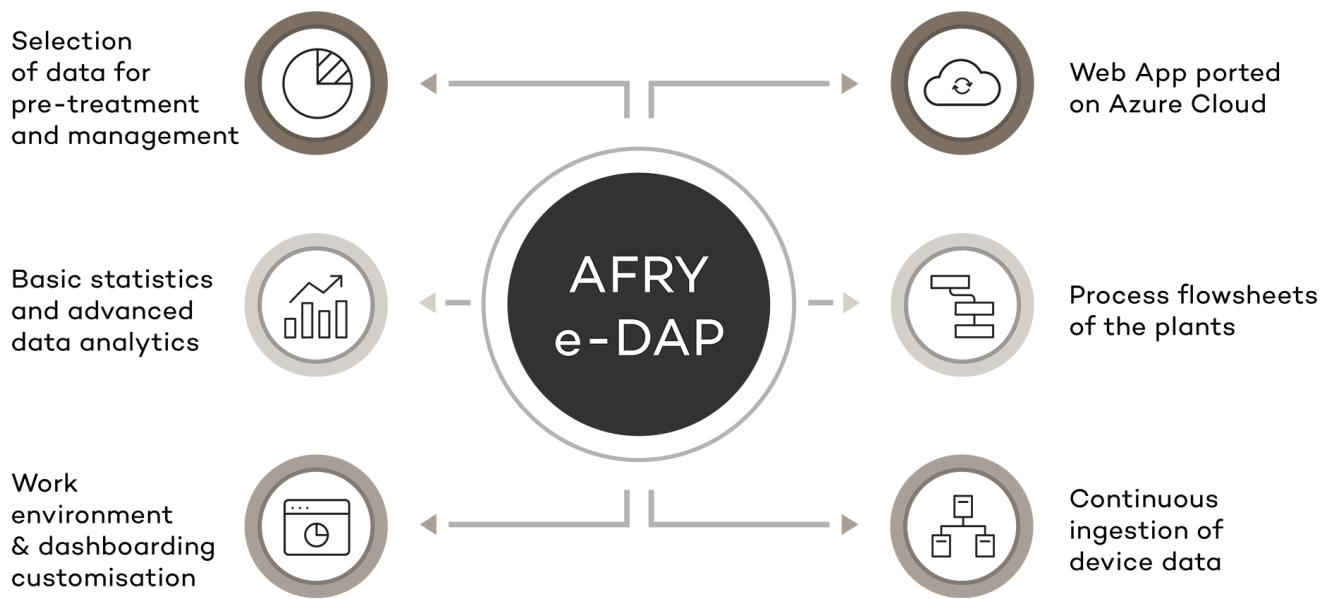

For an efficient system and cost-efficient operation, operational hazards are to be identified at an early stage to take preventative measures.

The digital transformation present huge opportunities for our clients to modernise engineering and operations.

THE SOLUTION

AFRY e-DAP can powerfully visualise conditions in an end-to-end real digital twin using real-time field data combined with physics simulation.

AFRY e-DAP can be applied in industry, in services and in infrastructure as a Web App tool supporting:

- Operational (predicti enance)
- Production control
- Planning and optimization of processes
- Life cycle management

Predictive modelling by means of data analytics

FEATURES AND BENEFITS

AFRY is widely recognised as a qualified independent advisor to the infrastructure, energy and industry supporting the transition towards a sustainable society.

AFRY e-DAP is tailored to your needs and simple to use.

- Use AFRY's own Azure cloud resources to Web App: Use AFRY's own Azure cloud resources to access your secured projects
- Create process flowsheets of your plant's processes
- Receive reliable information due to **constant data inflow** from sensors
- Get support from various tools to select data for **pre-treatment and management**
- Tailor output to your needs from **basic statistics to advanced data analytics**
- Access a customised work environment for your project, presenting the results of the digital twin in a dashboard